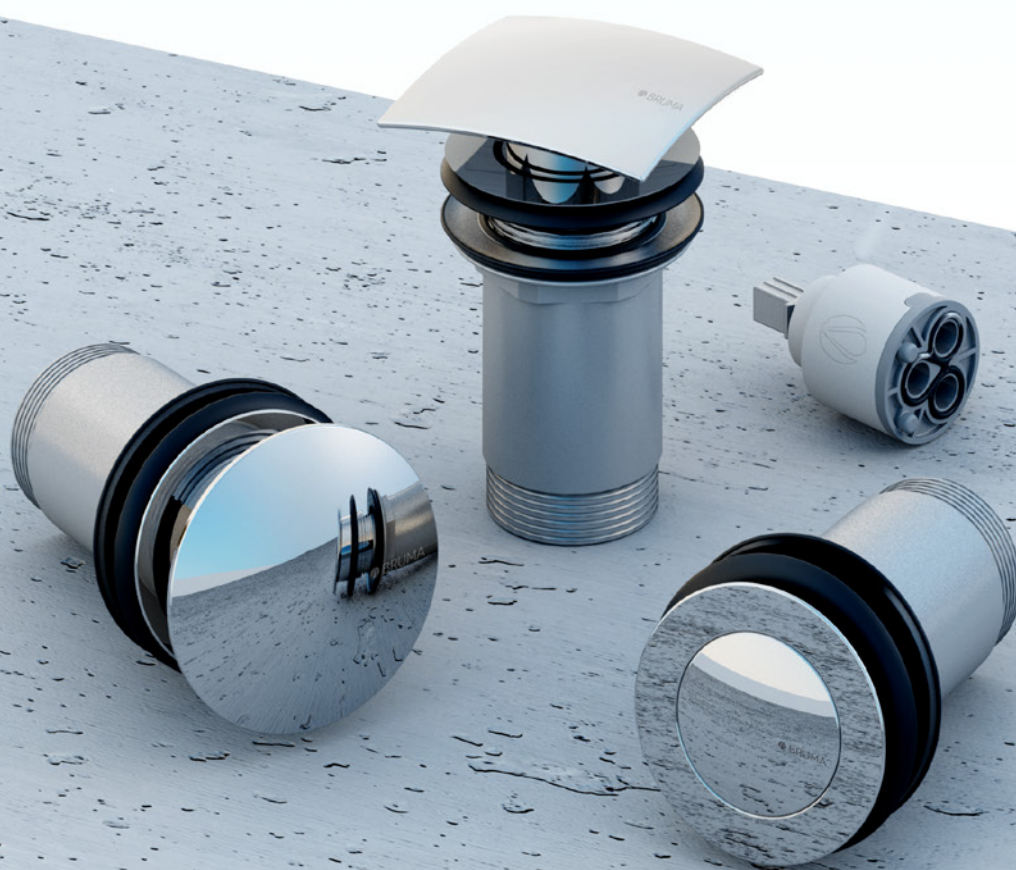

ACESSÓRIOS

ACCESSORIES _ ACCESSOIRES _ ACCESORIOS