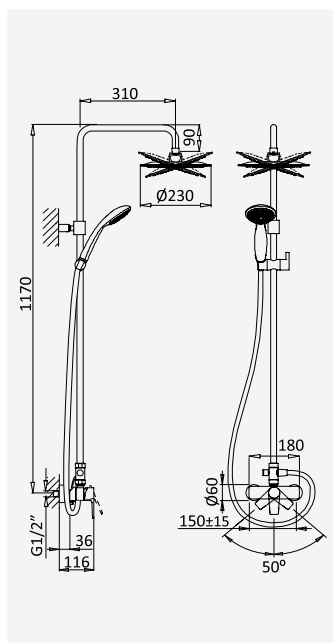

cromado/chrome	181 040 1CR	67,00 €
satinox	181 040 1ST	87,10 €
night sky	181 040 1NS	87,10 €

BRUMA AirEcoDrop

Sistema de duche com braço fixo, chuveiro de Ø230mm em ABS e rampa de duche

Shower system for wall mounting with fixed ABS head shower Ø230mm and shower rail