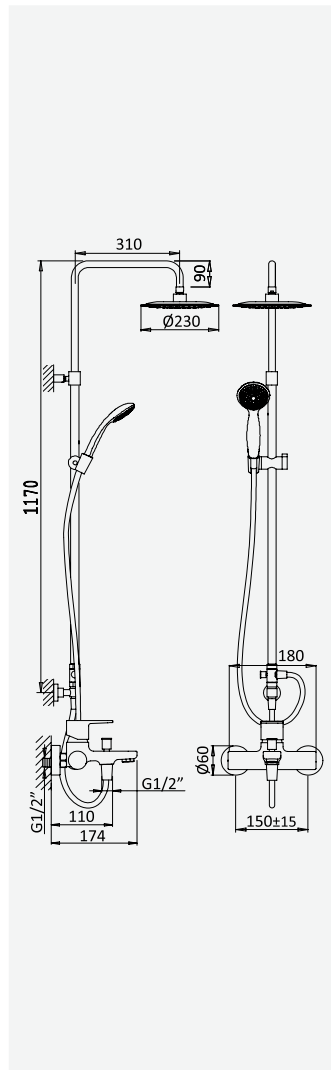

BRUMA AirEcoDrop

Sistema de banheira com braço fixo chuveiro de Ø230mm em ABS e rampa de duche

Bath-shower system for wall mounting with fixed head shower Ø230mm and shower rail

Colonne de bain-douche system avec douche de tête Ø230mm fixe et barre de douche

Sistema de baño-ducha con brazo para ducha de Ø230mm, fija en altura y barra de ducha

cromado / chrome	175 260 1CR	351,80 €
satinox	175 260 1ST	457,30 €
night sky	175 260 1NS	457,30 €