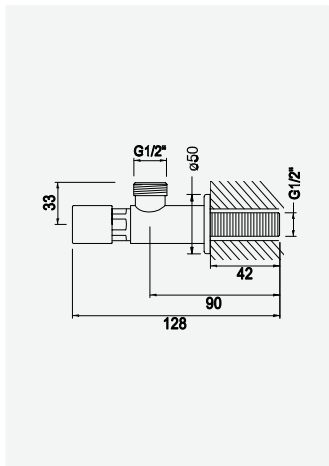

Wall mounted, self-closing tap

Robinetterie temporisée, montage mural

Grifo mural de lavabo temporizado

cromado / chrome 141 000 2CR 86,10 €

Torneira temporizada de duche

Wall mounted, self-closing shower tap