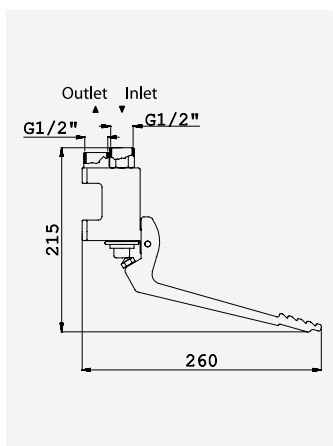

Torneira de pedal, aplicação à parede

Foot operated tap, wall mounted

Robinet pédale, application mural

Grifo de pedal, aplicación de pared

cromado / chrome 122 000 9CR 90,30 €