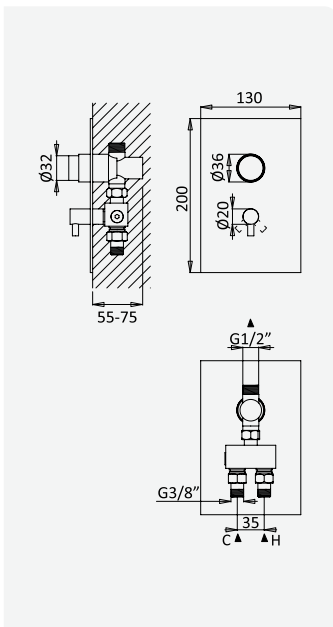

Misturadora encastrável temporizada de duche

Concealed self-closing shower mixer

Mitigeur temporisée douche encastré

Mezclador empotrable de ducha temporizado

cromado / chrome

142 002 9CR

149,80 €