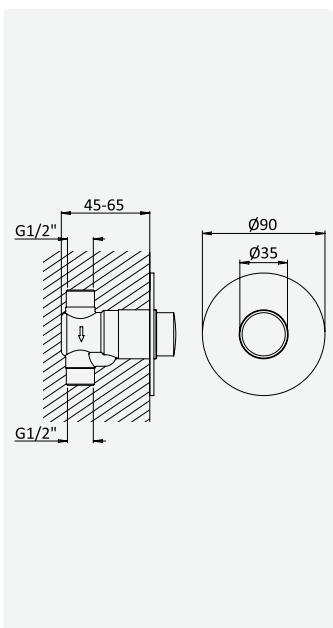

Torneira encastrável temporizada de duche

Concealed self-closing shower tap

Robinetterie temporisée douche encastré

Grifo mural empotrable de ducha temporizado

cromado / chrome

142 001 0CR

48,50 €