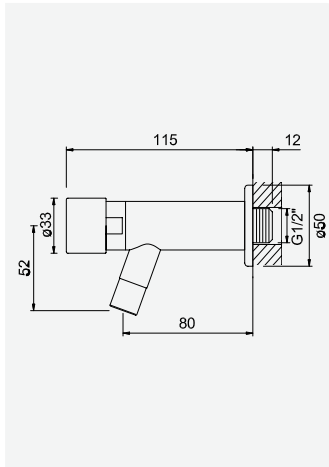

Torneira temporizada de lavatório à parede

Wall mounted, self-closing tap

Robinetterie temporisée, montage mural

Grifo mural de lavabo temporizado

cromado / chrome 141 000 2CR 86,10 €