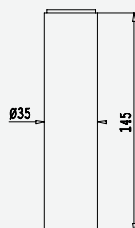

Aumento 145mm - Leaf

Extension with 145mm - Leaf

Rallonge 145 mm - Leaf

Prolongazione monomando 145mm - Leaf

cromado / chrome	167 680 1CR	41,50 €
satinox	167 680 1ST	54,00 €
night sky	167 680 1NS	54,00 €
pure white	167 680 1PW	54,00 €
graphite	167 680 1GT	58,10 €
morning mist	167 680 1MM	58,10 €
sunrise	167 680 1SR	58,10 €
sunset	167 680 1SS	62,30 €