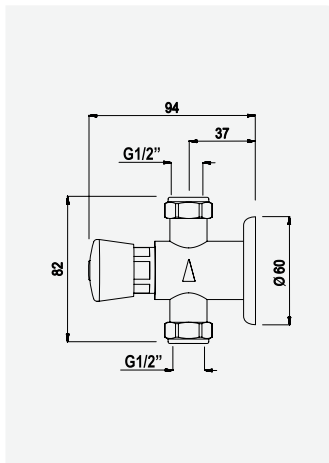

Torneira temporizada de duche - 2 vias

Wall mounted, self-closing shower tap

Robinetterie temporisée douche, montage mural

Grifo mural de ducha temporizado

cromado / chrome 142 000 3CR 69,20 €

EL/TP