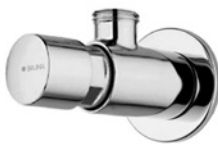

Wall mounted, self-closing tap

Robinetterie temporisée, montage mural

Grifo mural de lavabo temporizado

cromado / chrome 141 000 2CR 86,10 €

Torneira temporizada de duche

Wall mounted, self-closing shower tap