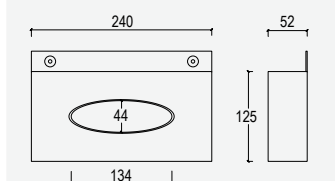

Porta-lenços, fixação à parede

Wall mounted tissue dispenser

Porte mouchoir mural

Dispensador de pañuelos de papel, fijación mural

aço inox polido / aço inox pulido /
bright polished stainless steel /
acier inoxydable poli brillant 149 012 3IP 31,00 €

aço inox satinado / acero inox satinado
satin stainless steel /
acier inoxydable satiné 149 012 3IS 31,00 €