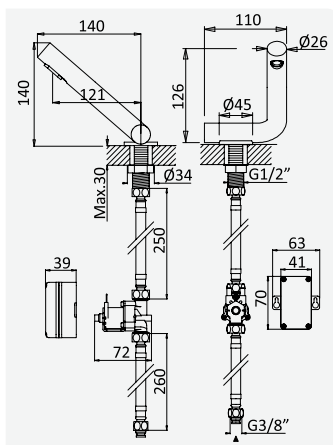

Torneira electrónica de lavatório, sensor capacitivo - Bend

Capacitive sensor, electronic basin tap - Bend

Robinetterie monofluide, détection capacitive - Bend

Grifo electrónico para lavabo, detección capacitiva - Bend

6.0V	cromado / chrome	128 350 OCR	269,30 €
	satinox	128 350 OST	350,10 €