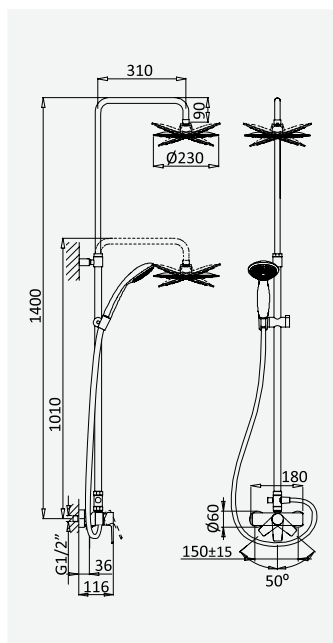

BRUMA AirEcoDrop

Sistema de duche com braço ajustável, chuveiro de Ø230mm em ABS e rampa de duche

Shower system for wall mounting with adjustable ABS head shower Ø230mm and shower rail

Colonne de douche system, avec douche de tête en ABS Ø230mm réglable et barre de douche

Sistema de ducha con brazo para ducha de Ø230mm en ABS, ajustable en altura y barra de ducha

cromado/chrome	181 271 1CR	272,00 €
satinox	181 271 1ST	353,60 €
night sky	181 271 1NS	353,60 €