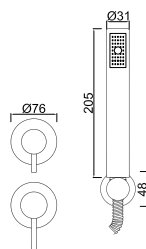

WBIANCHI 017/1

Sistema de Duche Embutido 3 Funções
Sistema de Ducha Empotrado con 3 Funciones
Concealed Shower Valve 3 Ways
Module de Douche 3 Fonctions

ACESSÓRIOS . ACCESORIOS . ACCESSOIRES