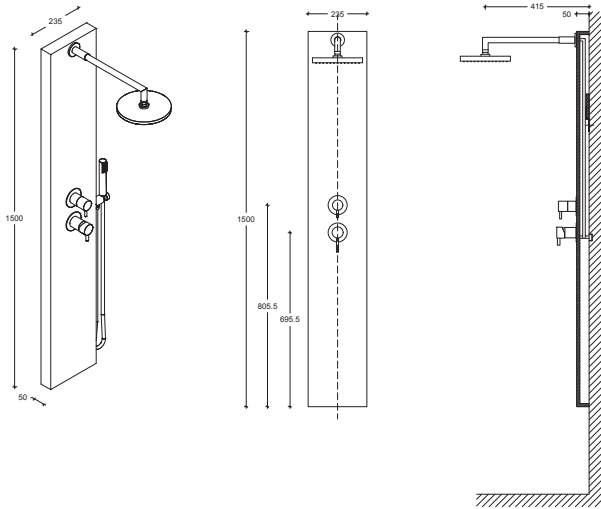

WEDA 001

Coluna de Duche Corian 2 Funções
Columna de Ducha en Corian 2 Funciones
Shower Column in Corian 2 Functions
Colonne de Douche en Corian 2 Fonctions

ACESSÓRIOS . ACCESORIOS . ACCESSOIRES