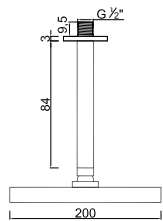

WBIANCHI 017/1

Sistema de Duche Embutido 3 Funções
Sistema de Ducha Empotrado con 3 Funciones
Concealed Shower Valve 3 Ways
Module de Douche 3 Fonctions

ACESSÓRIOS . ACCESORIOS . ACCESSOIRES