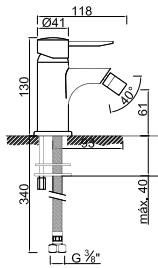

WZOLA 002

Monocomando de Bidé sem Acessórios
Monomando de Bidet sin Accesorios
Monobidet Mixer without Accessories
Mitigeur Bidet sans Accessoires

WZOLA 002G0

Monocomando de Bidé sem Acessórios
Monomando de Bidet sin Accesorios
Monobidet Mixer without Accessories
Mitigeur Bidet sans Accessoires

WZOLA€S 002

Monocomando de Bidé €Saver sem Acessórios
Monomando de Bidet €Saver sin Accesorios
Monobidet Mixer €Saver without Accessories
Mitigeur Bidet €Saver sans Accessoires

WZOLA 003

Monocomando de Banheira com Acessórios
Monomando de Baño/Ducha con Accesorios
Wall Mounted Bath/ Shower Mixer with Accessories
Mitigeur Bain Douche avec Accessoires

WZOLA 003G0

Monocomando de Banheira com Acessórios
Monomando de Baño/Ducha con Accesorios
Wall Mounted Bath/ Shower Mixer with Accessories
Mitigeur Bain Douche avec Accessoires

WZOLA 003 C2

Monocomando de Banheira Due com Acessórios
Monomando de Baño/Ducha Due con Accesorios
Wall Mounted Bath/ Shower Mixer Due with Accessories
Mitigeur Bain Douche Due avec Accessoires

ACESSÓRIOS . ACCESORIOS . ACCESSOIRES