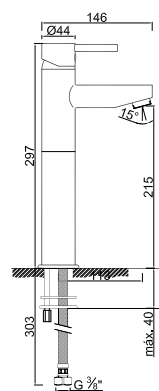

WBIANCHI 001/2C2

Monocomando de Lavatório Due Cano Alto sem Acessórios
Monomando de Lavabo Due Caño Alto sin Accesorios
High Spout Monobasin Mixer Due without Accessories
Mitigeur Lavabo Due Bec Haut sans Accessoires