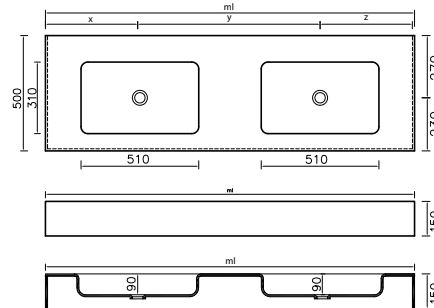

DUPLO

- 1200x500x150cm
- 1400x500x150cm
- 1600x500x150cm
- 1800x500x150cm
- 2000x500x150cm
- 2200x500x150cm
- 2400x500x150cm