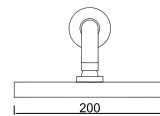

ACESSÓRIOS . ACCESORIOS . ACCESSOIRES