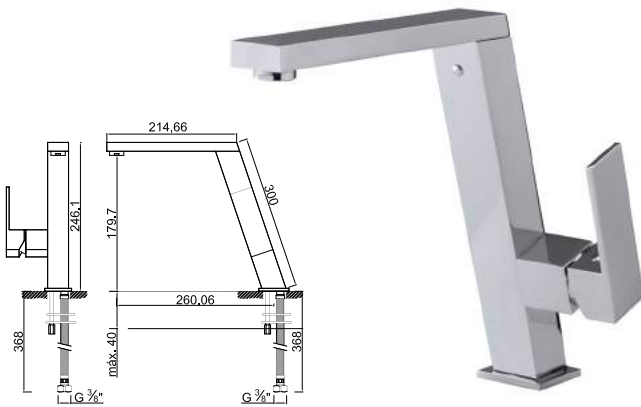

WKIARA 013

Monocomando de Banca
Monomando de Cocina
Mono Sink Mixer
Mitigeur Evier