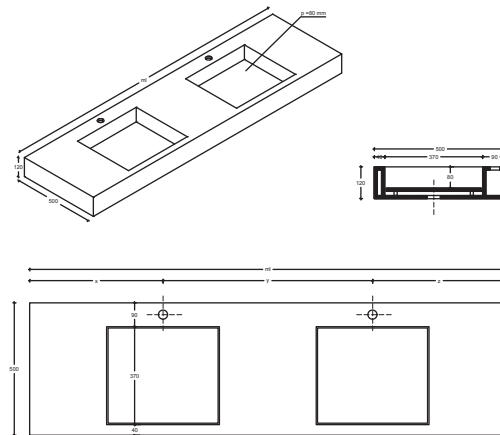

WWORKTOP 002

Bancada em Corian Worktop Angle
Lavabo en Corian Worktop Angle
Washstand in Corian Angle Worktop
Vasque à Poser en Corian Worktop Angle

WWORKTOP 003

Bancada em Corian Worktop Straight
Lavabo en Corian Worktop Straight
Washstand in Corian Straight Worktop
Vasque à Poser en Corian Worktop Straight

WWORKTOP 001

Bancada em Corian Worktop Ramp
Lavabo en Corian Worktop Ramp
Washstand in Corian Ramp Worktop
Vasque à Poser en Corian Worktop Ramp

WWORKTOP 004

Bancada em Corian Worktop Circle
Lavabo en Corian Worktop Circle
Washstand in Corian Circle Worktop
Vasque à Poser en Corian Worktop Circle

ANGLE

STRAIGHT

RAMP

CIRCLE