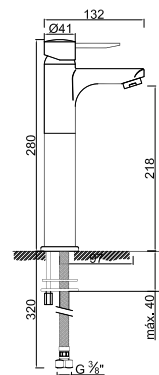

WZOLA 001

Monocomando de Lavatório sem Acessórios
Monomando de Lavabo sin Accesorios
Monobasin Mixer without Accessories
Mitigeur Lavabo sans Accessoires

WZOLA 001G0

Monocomando de Lavatório Sem Acessórios
Monomando de Lavabo sin Accesorios
Monobasin Mixer without Accessories
Mitigeur Lavabo sans Accessoires

WZOLA€S 001

Monocomando de Lavatório €Saver sem Acessórios
Monomando de Lavabo €Saver sin Accesorios
Monobasin Mixer €Saver without Accessories
Mitigeur Lavabo €Saver sans Accessoires

WZOLA 001/2

Monocomando de Lavatório Cano Alto sem Acessórios
Monomando de Lavabo Caño Alto sin Accesorios
High Spout Monobasin Mixer without Accessories
Mitigeur Lavabo Bec Haut sans Accessoires

WZOLA 001/2G0

Monocomando de Lavatório Cano Alto sem Acessórios
Monomando de Lavabo Caño Alto sin Accesorios
High Spout Monobasin Mixer without Accessories
Mitigeur Lavabo Bec Haut sans Accessoires

WZOLA€S 001/2

Monocomando de Lavatório Cano Alto €Saver sem Acessórios
Monomando de Lavabo €Saver Caño Alto sin Accesorios
High Spout Monobasin Mixer €Saver without Accessories
Mitigeur Lavabo €Saver Bec Haut sans Accessoires

WZOLA 006

Aumento 15cm
Aumento 15cm
Increase Piece 15cm
Augmenter 15cm