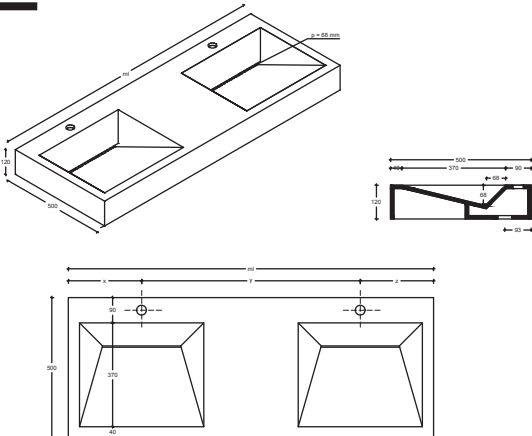

WWORKTOP 002

Bancada em Corian Worktop Angle
Lavabo en Corian Worktop Angle
Washstand in Corian Angle Worktop
Vasque à Poser en Corian Worktop Angle

WWORKTOP 003

Bancada em Corian Worktop Straight
Lavabo en Corian Worktop Straight
Washstand in Corian Straight Worktop
Vasque à Poser en Corian Worktop Straight

WWORKTOP 001

Bancada em Corian Worktop Ramp
Lavabo en Corian Worktop Ramp
Washstand in Corian Ramp Worktop
Vasque à Poser en Corian Worktop Ramp

WWORKTOP 004

Bancada em Corian Worktop Circle
Lavabo en Corian Worktop Circle
Washstand in Corian Circle Worktop
Vasque à Poser en Corian Worktop Circle

ANGLE

STRAIGHT

RAMP

CIRCLE