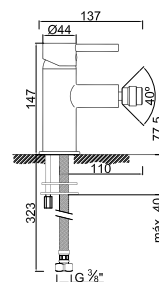

WBIANCHI 002/C2

Monocomando de Bidé Due sem Acessórios
Monomando de Bidet Due sin Accesorios
Monobidet Mixer Due without Accessories
Mitigeur Bidet Due sans Accessoires