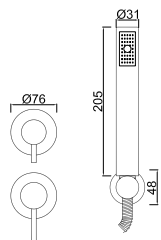

Sistema de Duche Embutido 3 Funções
Sistema de Ducha Empotrado con 3 Funciones
Concealed Shower Valve 3 Ways
Module de Douche 3 Fonctions

ACESSÓRIOS . ACCESORIOS . ACCESSOIRES

The image features a background of aged, textured paper in shades of reddish-brown and terracotta. The paper has a mottled appearance with subtle variations in color and texture, including some faint creases and small dark spots. A white rectangular box is centered horizontally and vertically, containing the word "INSPIRATION" in a clean, black, sans-serif font. A thin white horizontal line is positioned just above the top edge of the white box.