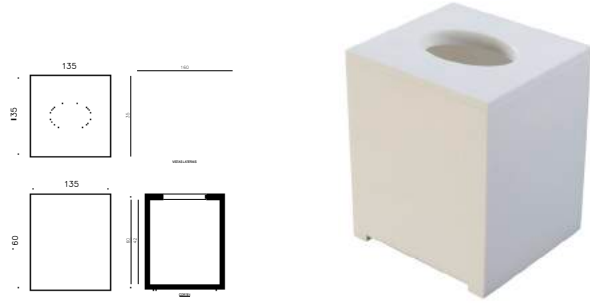

WEVIDENZA 014

Porta Lenços
Dispensador de Pañuelos
Tissue paper Dispenser
Distributeur de Kleenex