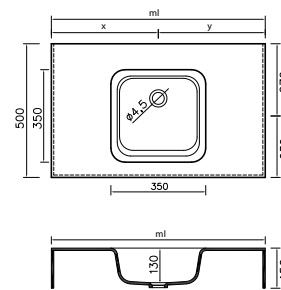

SIMPLES

800x500x150cm
1000x500x150cm
1200x500x150cm
1400x500x150cm
1600x500x150cm
1800x500x150cm
2000x500x150cm
2200x500x150cm
2400x500x150cm
Frente com Toalheiro