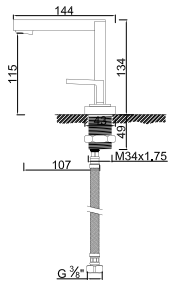

WLORENA 001/1

Monocomando de Lavatório com Acessórios
Monomando de Lavabo con Accesorios
Monobasin Mixer with Accessories
Mitigeur Lavabo avec Accessoires