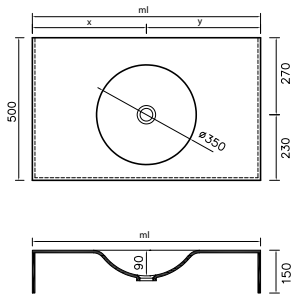

DUPLO

1200x500x150cm
 1400x500x150cm
 1600x500x150cm
 1800x500x150cm
 2000x500x150cm
 2200x500x150cm
 2400x500x150cm

WEVIDENZA 004

Bancada com Lavatório Quadrado
 Encimera com Lavabo Cuadrado
 Countertop with Square Washbasin
 Comptoir avec Vasque Carrée