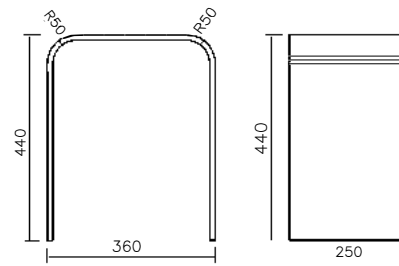

WEVIDENZA 007

Banco
Banco
Bench
Banc