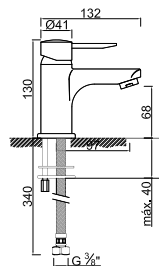

WZOLA 001

Monocomando de Lavatório sem Acessórios
Monomando de Lavabo sin Accesorios
Monobasin Mixer without Accessories
Mitigeur Lavabo sans Accessoires

WZOLA 001G0

Monocomando de Lavatório Sem Acessórios
Monomando de Lavabo sin Accesorios
Monobasin Mixer without Accessories
Mitigeur Lavabo sans Accessoires

WZOLA€S 001

Monocomando de Lavatório €Saver sem Acessórios
Monomando de Lavabo €Saver sin Accesorios
Monobasin Mixer €Saver without Accessories
Mitigeur Lavabo €Saver sans Accessoires

WZOLA 001G0