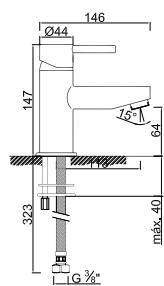

WBIANCHI 001

Monocomando de Lavatório sem Acessórios
Monomando de Lavabo sin Accesorios
Monobasin Mixer without Accessories
Mitigeur Lavabo sans Accessoires

WBIANCHI€S 001

Monocomando de Lavatório €Saver sem Acessórios
Monomando de Lavabo €Saver sin Accesorios
Monobasin Mixer €Saver without Accessories
Mitigeur Lavabo €Saver sans Accessoires

WBIANCHI 001C2

Monocomando de Lavatório Due sem Acessórios
Monomando de Lavabo Due sin Accesorios
Monobasin Mixer Due without Accessories
Mitigeur Lavabo Due sans Accessoires