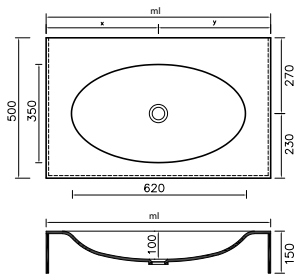

WCIRCLE 001

WCIRCLE 002

WEVIDENZA 001

Bancada com Lavatório Oval
 Encimera com Lavabo Ovalado
 Countertop with Oval Washbasin
 Comptoir avec Vasque Ovale

SIMPLES

- 800x500x150cm
 - 1000x500x150cm
 - 1200x500x150cm
 - 1400x500x150cm
 - 1600x500x150cm
 - 1800x500x150cm
 - 2000x500x150cm
 - 2200x500x150cm
 - 2400x500x150cm
- Frente com Toalheiro