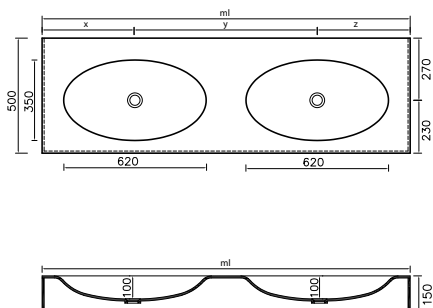

DUPLO

- 1200x500x150cm
- 1400x500x150cm
- 1600x500x150cm
- 1800x500x150cm
- 2000x500x150cm
- 2200x500x150cm
- 2400x500x150cm