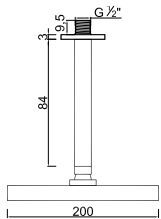

Sistema de Duche Embutido 3 Funções
Sistema de Ducha Empotrado con 3 Funciones
Concealed Shower Valve 3 Ways
Module de Douche 3 Fonctions

ACESSÓRIOS . ACCESORIOS . ACCESSOIRES

The image features a background of aged, textured paper in shades of reddish-brown and terracotta. The paper has a mottled appearance with subtle variations in color and texture, including some faint creases and small dark spots. A white rectangular box is centered horizontally and vertically, containing the word "INSPIRATION" in a clean, black, sans-serif font. A thin white horizontal line is positioned just above the top edge of the white box.