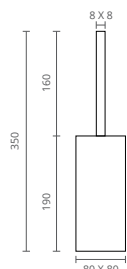

TOALHEIRO

COR	REF.	MEDIDAS (cm)	
● CROMADO	CT1306000	30	
● SATINOX	CT1306001		
● OURO	CT1306002		
● PRETO MATE	CT1306005		
● GRAFITE MATE	CT1306007		
● BRONZE	CT1306008		
● CROMADO	CT1306100		45
● SATINOX	CT1306101		
● OURO	CT1306102		
● PRETO MATE	CT1306105		
● GRAFITE MATE	CT1306107		
● BRONZE	CT1306108		
● CROMADO	CT1306200	60	
● SATINOX	CT1306201		
● OURO	CT1306202		
● PRETO MATE	CT1306205		
● GRAFITE MATE	CT1306207		
● BRONZE	CT1306208		

PORTA ROLO

COR	REF.	MEDIDAS (mm)
● CROMADO	CT1306300	200 X 60
● SATINOX	CT1306301	
● OURO	CT1306302	
● PRETO MATE	CT1306305	
● GRAFITE MATE	CT1306307	
● BRONZE	CT1306308	

SABONETEIRA

COR	REF.	MEDIDAS (mm)
● CROMADO	CT1306500	114 X 74
● SATINOX	CT1306501	
● OURO	CT1306502	
● PRETO MATE	CT1306505	
● GRAFITE MATE	CT1306507	
● BRONZE	CT1302308	

ESPONJEIRA

COR	REF.	MEDIDAS (mm)
● CROMADO	CT1306800	300 X 125
● SATINOX	CT1306801	
● OURO	CT1306802	
● PRETO MATE	CT1306805	
● GRAFITE MATE	CT1306807	
● BRONZE	CT1304908	

CABIDE

COR	REF.	MEDIDAS (mm)
● CROMADO	CT1306400	ALTURA 42mm
● SATINOX	CT1306401	
● OURO	CT1306402	
● PRETO MATE	CT1306405	
● GRAFITE MATE	CT1306407	
● BRONZE	CT1306408	

PIAÇABA

COR	REF.	MEDIDAS (mm)
● CROMADO	CT1304900	80 X 80
● SATINOX	CT1304901	
● OURO	CT1304902	
● PRETO MATE	CT1304905	
● GRAFITE MATE	CT1304907	
● BRONZE	CT1304908