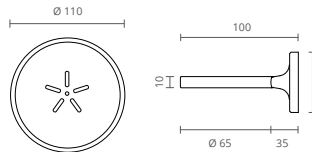

SABONETEIRA

COR	REF.	MEDIDAS (mm)
● CROMADO	CT1201030	Ø110