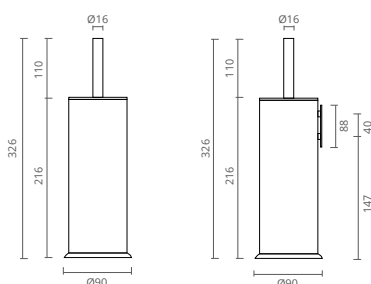

HOTEL PIAÇABA

MATERIAL	REF.	
● INOX - BRILHO	CT1202460	A - CHÃO
	CT1202465	B - PAREDE