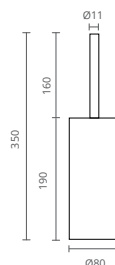

PIAÇABA

COR	REF.	MEDIDAS (mm)
● CROMADO	CT1300900	Ø80 X 350
● SATINOX	CT1300901	
● OURO	CT1300902	
● PRETO MATE	CT1300905	
● GRAFITE MATE	CT1300907	
● BRONZE	CT1300908