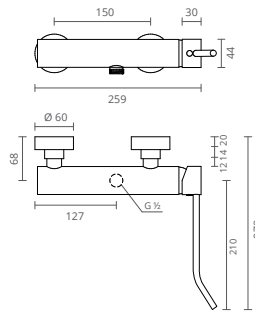

DOC MONOCOMANDO DUCHE

COR	REF.
● CROMADO	CT2006730 KIT ABS + BICHA CROMADA