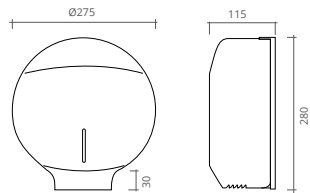

Ø220 mm

DJI JUMBO DISPENSADOR DE PAPEL

MATERIAL	REF.
ABS BRANCO	CT1205340