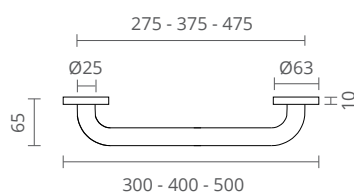

HOTEL BARRA DE APOIO

MATERIAL	REF.	MEDIDAS (cm)
	CTI202500	30
INOX - BRILHO	CTI202600	40
	CTI202700	50