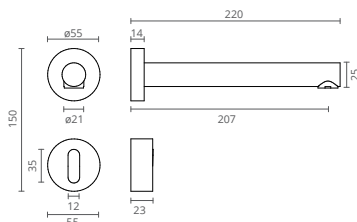

ECONOMIA DE ÁGUA

Ativação através de sensor infravermelho, com temporização automática.

LIMPEZA E HIGIENE

A torneira é ativada com a deteção da mão na zona do sensor.

FÁCIL MANUTENÇÃO

Inclui filtro para evitar impurezas que podem afetar o fluxo adequado da torneira.

VERSÁTIL

Ligação opcional 220v ou a pilhas.

INSIDE TORNEIRA ELETRÔNICA P/ LAVATÓRIO DE ENCASTRAR

REF.	
CT2300061	1 ÁGUA
CT2300060	2 ÁGUAS