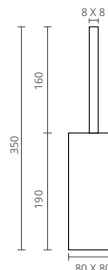

PIAÇAÇA

COR	REF.	MEDIDAS (mm)
CROMADO	CT1304900	80 X 80
SATINOX	CT1304901	
OURO	CT1304902	
PRETO MATE	CT1304905	
GRAFITE MATE	CT1304907	
BRONZE	CT1304908