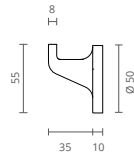

CABIDE

COR	REF.	MEDIDAS (mm)
● CROMADO	CT1201050	45 x 50