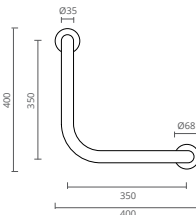

Ø35 mm - Produto testado e aprovado por laboratório certificado em conformidade com o DL 163/2006

AISI 304   Ø35 mm

BARRA DE APOIO 90°

REF.	MEDIDAS (cm)
CT1205015	35 x 35