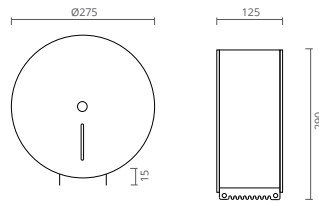

AISI 304 Ø220 mm

DJI JUMBO DISPENSADOR DE PAPEL

MATERIAL	REF.
INOX ESCOVADO	CT1205300