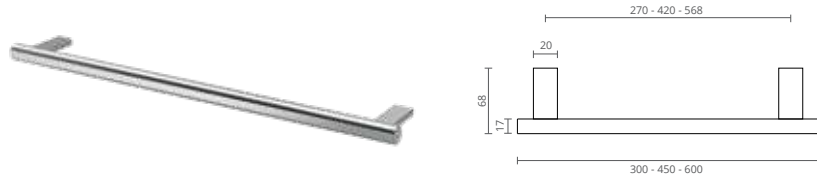

TOALHEIRO

COR	REF.	MEDIDAS (cm)	
● CROMADO	CT1303000	30	
● SATINOX	CT1303001		
● OURO	CT1303002		
● PRETO MATE	CT1303005		
● GRAFITE MATE	CT1303007		
● BRONZE	CT1303008		
● CROMADO	CT1303100		45
● SATINOX	CT1303101		
● OURO	CT1303102		
● PRETO MATE	CT1303105		
● GRAFITE MATE	CT1303107		
● BRONZE	CT1303108		
● CROMADO	CT1303200	60	
● SATINOX	CT1303201		
● OURO	CT1303202		
● PRETO MATE	CT1303205		
● GRAFITE MATE	CT1303207		
● BRONZE	CT1303208