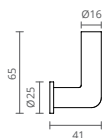

CABIDE

COR	REF.	MEDIDAS (mm)
● CROMADO	CT1301400	ALTURA 65mm
● SATINOX	CT1301401	
● OURO	CT1301402	
● PRETO MATE	CT1301405	
● GRAFITE MATE	CT1301407	
● BRONZE	CT1301408