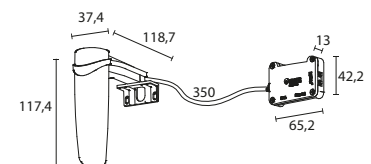

ALYA APLIQUE LED CROMADO COM MULTIGANCHO

REF.	MEDIDAS (cm)	LEDS
BL5520510	11.7	3W