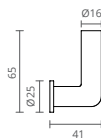

CABIDE

COR	REF.	MEDIDAS (mm)
● CROMADO	CT1301400	ALTURA 65mm
● SATINOX	CT1301401	
● OURO	CT1301402	
● PRETO MATE	CT1301405	
● GRAFITE MATE	CT1301407	
● BRONZE	CT1301408