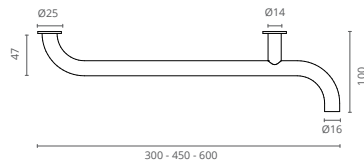

FIXAÇÃO DO MODELO NÃO É REVERSÍVEL

TOALHEIRO

COR	REF.	MEDIDAS (cm)	
● CROMADO	CT1301000	30	
● SATINOX	CT1301001		
● OURO	CT1301002		
● PRETO MATE	CT1301005		
● GRAFITE MATE	CT1301007		
● BRONZE	CT1301008		
● CROMADO	CT1301100		45
● SATINOX	CT1301101		
● OURO	CT1301102		
● PRETO MATE	CT1301105		
● GRAFITE MATE	CT1301107		
● BRONZE	CT1301108		
● CROMADO	CT1301200	60	
● SATINOX	CT1301201		
● OURO	CT1301202		
● PRETO MATE	CT1301205		
● GRAFITE MATE	CT1301207		
● BRONZE	CT1301208