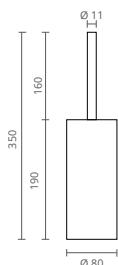

PIAÇABA

COR	REF.	MEDIDAS (mm)
● CROMADO	CT1300900	Ø80 X 350
● SATINOX	CT1300901	
● OURO	CT1300902	
● PRETO MATE	CT1300905	
● GRAFITE MATE	CT1300907	
● BRONZE	CT1300908