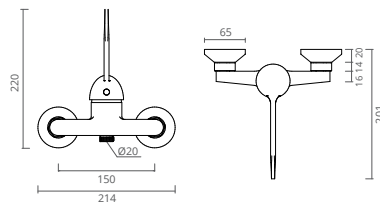

SAFE MONOCOMANDO DUCHE

COR	REF.
● CROMADO	CT2006830 KIT ABS + BICHA CROMADA