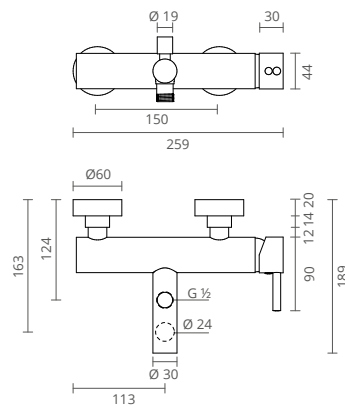

MONOCOMANDO BANHEIRA

COR	REF.
	KIT ABS + BICHA GIRAFLEX
CROMADO	CT2007820