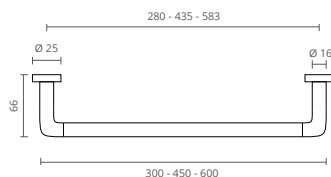

TOALHEIRO

COR	REF.	MEDIDAS (cm)	
● CROMADO	CT1302000	30	
● SATINOX	CT1302001		
● OURO	CT1302002		
● PRETO MATE	CT1302005		
● GRAFITE MATE	CT1302007		
● BRONZE	CT1302008		
● CROMADO	CT1302100		45
● SATINOX	CT1302101		
● OURO	CT1302102		
● PRETO MATE	CT1302105		
● GRAFITE MATE	CT1302107	60	
● BRONZE	CT1302108		
● CROMADO	CT1302200		
● SATINOX	CT1302201		
● OURO	CT1302202		
● PRETO MATE	CT1302205		
● GRAFITE MATE	CT1302207		
● BRONZE	CT1302208