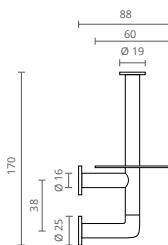

PORTA ROLO

COR	REF.	MEDIDAS (mm)
● CROMADO	CT1301300	86 X 156 X Ø16
● SATINOX	CT1301301	
● OURO	CT1301302	
● PRETO MATE	CT1301305	
● GRAFITE MATE	CT1301307	
● BRONZE	CT1301308	

CABIDE

COR	REF.	MEDIDAS (mm)
● CROMADO	CT1301400	ALTURA 65mm
● SATINOX	CT1301401	
● OURO	CT1301402	
● PRETO MATE	CT1301405	
● GRAFITE MATE	CT1301407	
● BRONZE	CT1301408