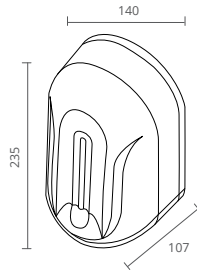

- Circuito digital com sensor de infravermelhos
- Alimentado a pilhas
- Dispensa sabão / gel ou líquido em spray automaticamente
- 1100 ml de capacidade de depósito
- Doseador sabão / gel com 1 ml de volume de gota

DISPENSADOR AUTOMÁTICO 1100ML

REF.	
CT1205250	SABÃO/GEL
CT1205251	SPRAY DESINFECTANTE