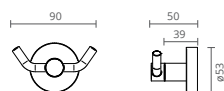

CABIDE

COR	REF.	MEDIDAS (mm)
● CROMADO	CT1201550	98 x 50

TOALHEIROS

COR	REF.	MEDIDAS (cm)
	CT1201000	30
● CROMADO	CT1201005	45
	CT1201010	60

TOALHEIRO ARGOLA

COR	REF.	MEDIDAS (mm)
● CROMADO	CT1201015	160 x 45 x 160