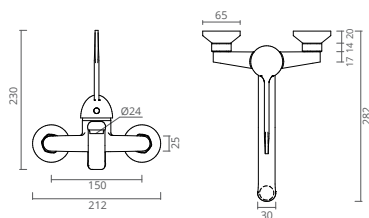

SAFE MONOCOMANDO BANCA PAREDE

COR	REF.	
CROMADO	CT2006950	BICA INFERIOR