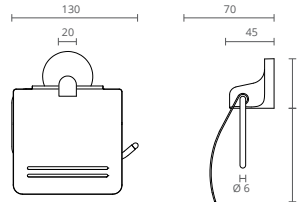

CABIDE

COR	REF.	MEDIDAS (mm)
● CROMADO	CT1201550	98 x 50

TOALHEIROS

COR	REF.	MEDIDAS (cm)
	CT1201000	30
● CROMADO	CT1201005	45
	CT1201010	60

TOALHEIRO ARGOLA

COR	REF.	MEDIDAS (mm)
● CROMADO	CT1201015	160 x 45 x 160