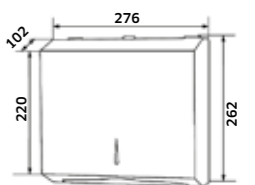

Dispensador de **Toalhas de Papel Jumbo Capacidade p/ 300m**
■ Inox Satinado
REF. **PRO300. 57**
■ Preto Mate
REF. **PRO300PR. 72**