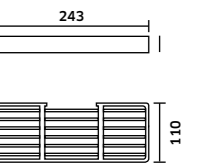

Cromado
REF. **A158CR. 58**

Porta Rolos **com Tampa A1**