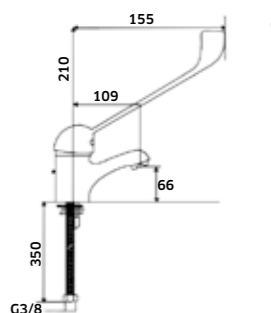

Monocomando de Lavatório **STYLO**

- Cromado
  REF. **40017H. 51**