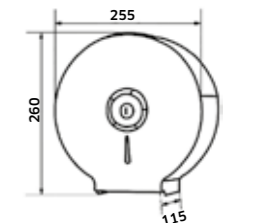

- •220V- 50-60Hz 2000W
- •Automático com Sensor
- •Velocidade do Ar: <50m/s
- •Tempo de Sacagem: 7-8s
- •Motor de Escovas
- •Temperatura do Ar: 45-50°C
- •IPX1
- •Ruído: 65dB