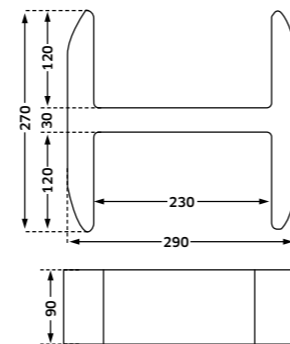

- Branco
  REF. **AAM-PO-BR. 55**
- Preto
  REF. **AAM-PO-PR. 55**
- Verde
  REF. **AAM-PO-VD. 55**
- Vermelho
  REF. **AAM-PO-VRM. 55**
- Castanho
  REF. **AAM-PO-CT. 55**

- Cromado
  REF. **PRO35CR. 80**

- Branco
  REF. **PRTL01. 78**

- Branco
  REF. **AAM-PHI-BR. 55**
- Preto
  REF. **AAM-PHI-PR. 55**
- Verde
  REF. **AAM-PHI-VD. 55**
- Vermelho
  REF. **AAM-PHI-VRM. 55**
- Castanho
  REF. **AAM-PHI-CT. 55**