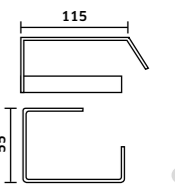

Cromado
REF. **A151CTCR. 36**

Cabide **A1**