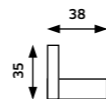

Toalheiro **450mm ELEGANCE**

 Cromado  
REF. **80053. 35**

Toalheiro **300mm ELEGANCE**

 Cromado  
REF. **80052. 31**

Porta-Rolos **ELEGANCE**

 Cromado  
REF. **80051. 35**

Cabide **ELEGANCE**

 Cromado  
REF. **80055. 21**