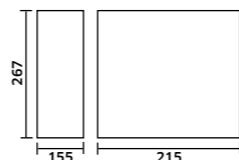

- •220V- 50-60Hz 2000W
- •Automático com Sensor
- •Velocidade do Ar: <50m/s
- •Tempo de Sacagem: 7-8s
- •Motor de Escovas
- •Temperatura do Ar: 45-50°C
- •IPX1
- •Ruído: 65dB