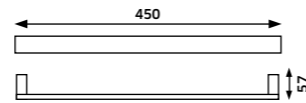

Cromado
REF. **80053. 35**

Toalheiro **300mm ELEGANCE**