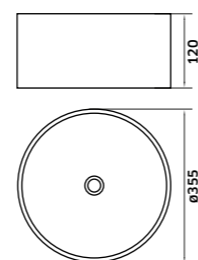

☐ Branco
REF. LL031001. 87
☒ Preto Mate
REF. LL031002. 153

Lavatório de Pousar 620x340x145mm COLÓNIA