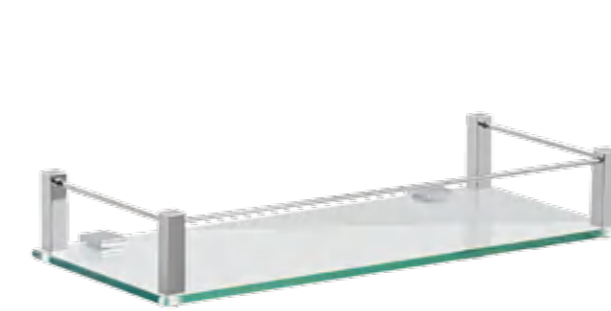

Prateleira de Apoio "O" ABS

- Branco  
REF. **AAM-PO-BR. 55**
- Preto  
REF. **AAM-PO-PR. 55**
- Verde  
REF. **AAM-PO-VD. 55**
- Vermelho  
REF. **AAM-PO-VRM. 55**
- Castanho  
REF. **AAM-PO-CT. 55**

Prateleira de Vidro 350x150mm