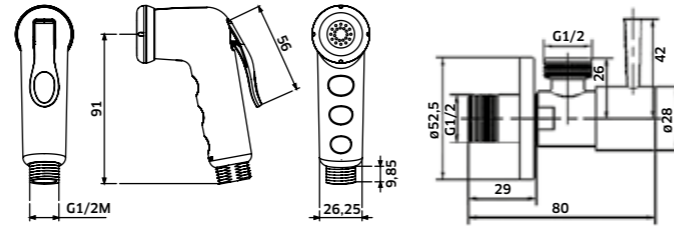

Kit Shut-off 1 Água

■ Cromado
REF. 600010C. 32

Kit Shut-off 1 Água

□ Branco
REF. 600010CB. 29