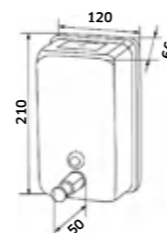

Doseador de **Sabão Líquido Automático Vertical 1L c/ Sensor**
■ Inox Satinado
REF. **DOA0022. 154**