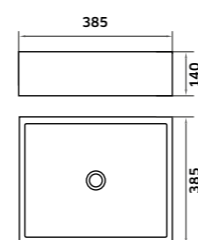

Lavatório 500x420x80mm DUATI

Branco  
 REF. LD050001. 98

Lavatório 450x420x100mm DUATI

Branco  
 REF. LD045001. 95

Lavatório 385x385x140mm SABIA

Branco  
 REF. LS039001. 95  
 Preto Mate  
 REF. LS039002. 153