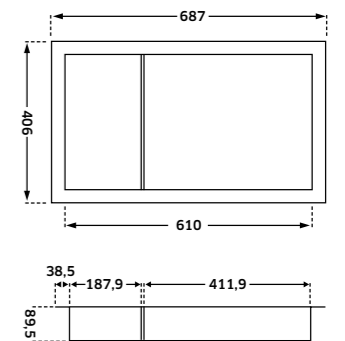

- Branco
  REF. **PRTL01. 78**

Prateleira de Apoio "H/I" ABS

- Branco
  REF. **AAM-PHI-BR. 55**
- Preto
  REF. **AAM-PHI-PR. 55**
- Verde
  REF. **AAM-PHI-VD. 55**
- Vermelho
  REF. **AAM-PHI-VRM. 55**
- Castanho
  REF. **AAM-PHI-CT. 55**