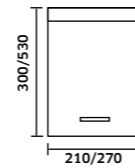

Balde de Lixo EKO 6L

- Inox
  REF. **AAM-BL002-6. 68**
- Preto Mate
  REF. **AAM-BL002-6PR. 73**

Balde de Lixo EKO 20L

- Inox
  REF. **AAM-BL002-20. 158**
- Preto Mate
  REF. **AAM-BL002-20PR. 165**

- •A prova de Impressões Digitais
- •Tampa "Softclose"
- •Permite manter a Tampa Aberta
- •Mecanismo de Pedal Resistente
- •Base Anti-derrapante
- •Fixação para Saco

Balde de Lixo BASIC 5L

- Inox Satinado
  REF. **AAM-BL001-5. 49**
- Preto Mate
  REF. **AAM-BL001-5PR. 55**

Balde de Lixo BASIC 20L

- Inox Satinado
  REF. **AAM-BL001-20. 99**
- Preto Mate
  REF. **AAM-BL001-20PR. 110**

1. Pictograma **Senhora**
2. Inox
     REF. **PICS200. 13**

1. Pictograma **Pessoas com Deficiência**
   REF. **PICDF200. 13**
2. Pictograma **Homem**
   REF. **PICH200. 13**
3. Pictograma **Homem + Senhora**
   REF. **PICHS200. 13**

Torneira de Parede "1" Água

- Cromado
  REF. **5208CR. 32**

Monocomando de Lavatório **STYLO**

- Cromado
  REF. **40017H. 51**