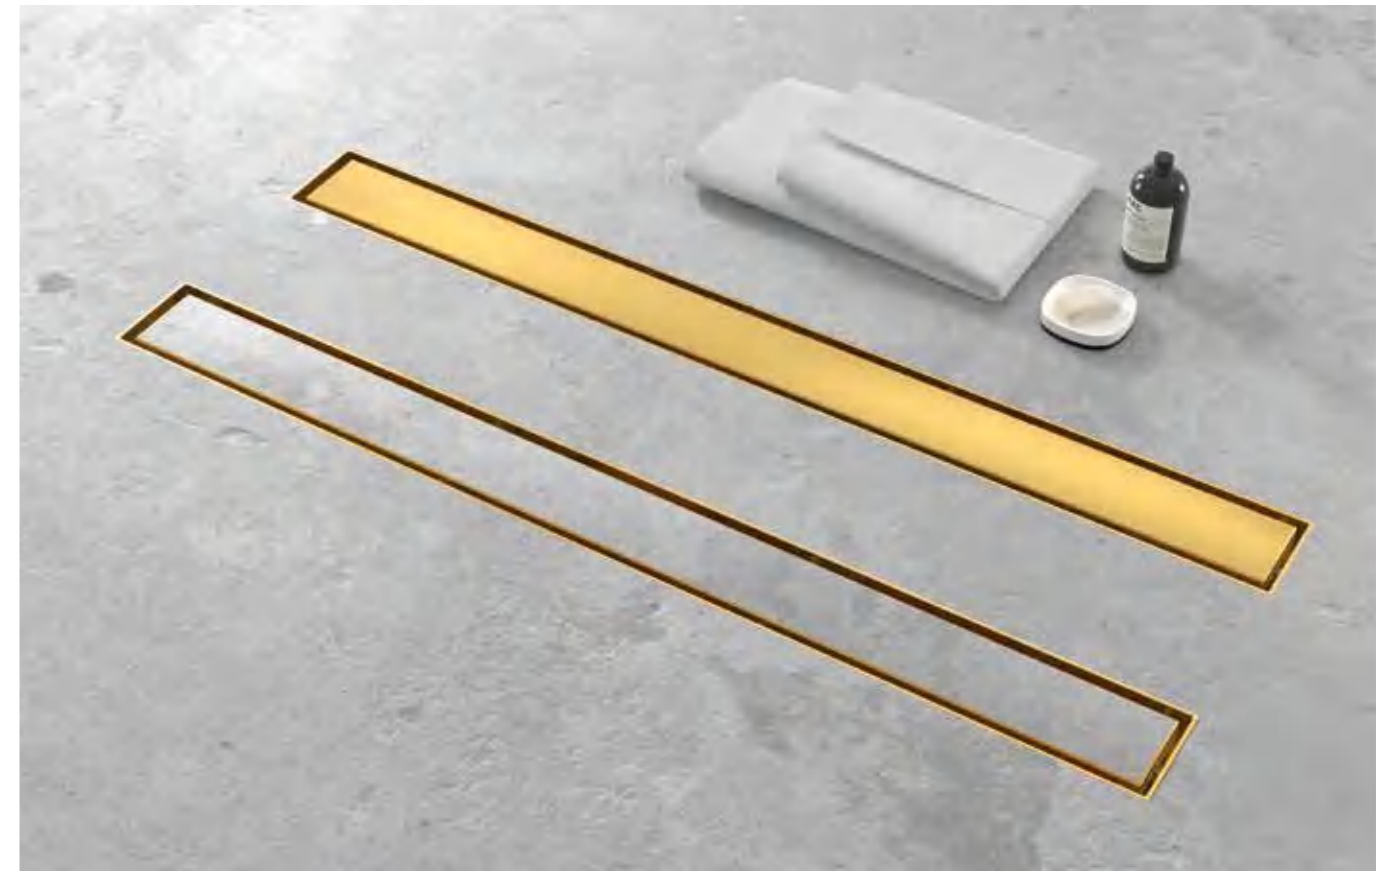

Canelete de Duche Horizontal c/ Grelha Invertida

Ouro Escovado
REF. **AAM.202600IOE. 165 (600mm)**
REF. **AAM.202700IOE. 180 (700mm)**
REF. **AAM.202800IOE. 195 (800mm)**
REF. **AAM.202900IOE. 210 (900mm)**

Cobre Escovado
REF. **AAM.202600ICE. 165 (600mm)**
REF. **AAM.202700ICE. 180 (700mm)**
REF. **AAM.202800ICE. 195 (800mm)**
REF. **AAM.202900ICE. 210 (900mm)**

Gun Metal
REF. **AAM.202600IGM. 165 (600mm)**
REF. **AAM.202700IGM. 180 (700mm)**
REF. **AAM.202800IGM. 195 (800mm)**
REF. **AAM.202900IGM. 210 (900mm)**

Preto
REF. **AAM.202600IPR. 147 (600mm)**
REF. **AAM.202700IPR. 160 (700mm)**
REF. **AAM.202800IPR. 174 (800mm)**
REF. **AAM.202900IPR. 186 (900mm)**

Branco
REF. **AAM.202600IBRA. 147 (600mm)**
REF. **AAM.202700IBRA. 160 (700mm)**
REF. **AAM.202800IBRA. 174 (800mm)**
REF. **AAM.202900IBRA. 186 (900mm)**