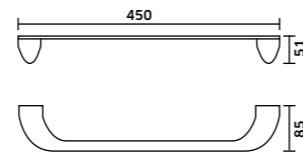

Toalheiro **MARI**

Cromado - 450mm
REF. **MA0053. 74**