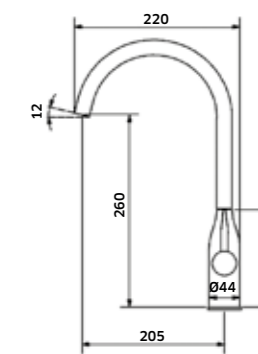

Cromado
REF. **27821. 105**
 Preto
REF. **27821PR. 139**