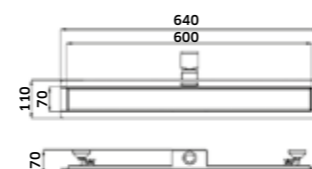

Inox
REF. **AAM.201600L. 124**

Canelete de Duche **Horizontal c/ Grelha Lisa** Inox 700mm

Inox
REF. **AAM.201700L. 136**