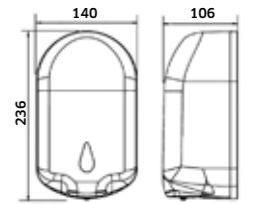

Doseador de **Sabão Líquido Automático Vertical 1L c/ Sensor ABS**
■ Preto
REF. **DOA0022PR. 69**

Doseador de **Sabão Líquido Automático ABS 600ml**
□ Branco
REF. **AAM.DO25S. 46**