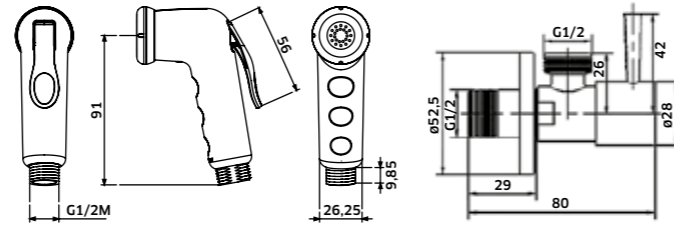

Kit Shut-off 1 Água

■ Preto
REF. 600010CPR. 79