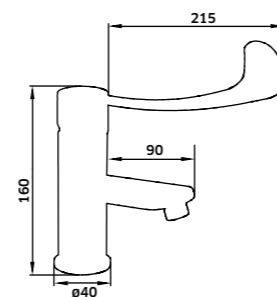

Monocomando de **Lavatório MILLENIUM**
Preto
REF. **210017HPR. 115**

Apoio para Banheira/Chuveiro 2 Pontos de Fixação 610x460mm