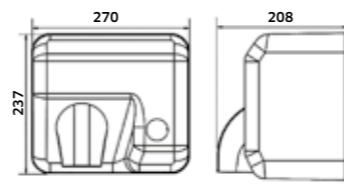

Secador de **Mãos Automático 2100W**
■ Inox Satinado
REF. **SE0031A. 276**