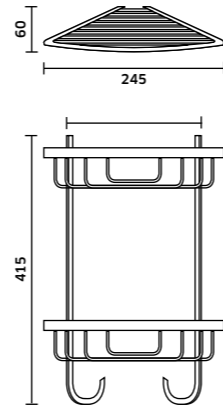

- Cromado
  REF. **T010. 65**
- Preto
  REF. **T010PR. 70**

Saboneteira **Retangular 230x105x35mm ALGARVE**

- Cromado
  REF. **T006. 24**