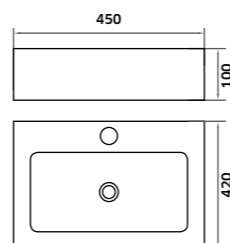

Lavatório 500x420x80mm DUATI

Branco  
 REF. LD050001. 98

Lavatório 450x420x100mm DUATI

Branco  
 REF. LD045001. 95

Lavatório 385x385x140mm SABIA

Branco  
 REF. LS039001. 95  
 Preto Mate  
 REF. LS039002. 153