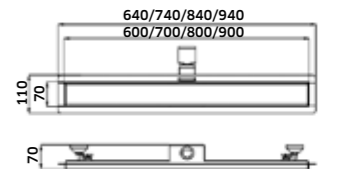

Ouro Escovado
REF. **AAM.202600IOE. 165 (600mm)**
REF. **AAM.202700IOE. 180 (700mm)**
REF. **AAM.202800IOE. 195 (800mm)**
REF. **AAM.202900IOE. 210 (900mm)**

Cobre Escovado
REF. **AAM.202600ICE. 165 (600mm)**
REF. **AAM.202700ICE. 180 (700mm)**
REF. **AAM.202800ICE. 195 (800mm)**
REF. **AAM.202900ICE. 210 (900mm)**

Gun Metal
REF. **AAM.202600IGM. 165 (600mm)**
REF. **AAM.202700IGM. 180 (700mm)**
REF. **AAM.202800IGM. 195 (800mm)**
REF. **AAM.202900IGM. 210 (900mm)**

Preto
REF. **AAM.202600IPR. 147 (600mm)**
REF. **AAM.202700IPR. 160 (700mm)**
REF. **AAM.202800IPR. 174 (800mm)**
REF. **AAM.202900IPR. 186 (900mm)**

Branco
REF. **AAM.202600IBRA. 147 (600mm)**
REF. **AAM.202700IBRA. 160 (700mm)**
REF. **AAM.202800IBRA. 174 (800mm)**
REF. **AAM.202900IBRA. 186 (900mm)**