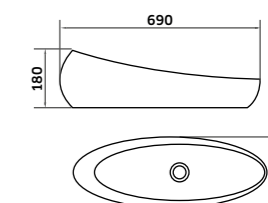

☐ Branco
REF. L0017BR. 161
☒ Branco/Prata
REF. L0017PRA. 221

Lavatório de Pousar Ø405x150mm BARCELONA

☒ Ouro
REF. L0012OU. 160