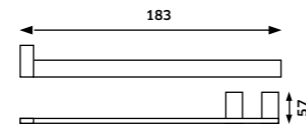

Toalheiro **450mm ELEGANCE**

 Cromado  
REF. **80053. 35**

Toalheiro **300mm ELEGANCE**

 Cromado  
REF. **80052. 31**

Porta-Rolos **ELEGANCE**

 Cromado  
REF. **80051. 35**

Cabide **ELEGANCE**

 Cromado  
REF. **80055. 21**