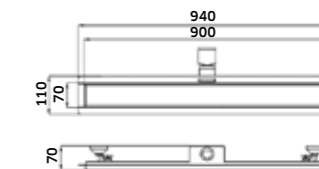

Inox
REF. **AAM.206600. 115**

Inox
REF. **AAM.206700. 129**

Inox
REF. **AAM.206800. 135**

Inox
REF. **AAM.206900. 148**

Inox
REF. **AAM.204600. 108**

Canelete de Duche Horizontal Grelha SLIM 700mm

Inox
REF. **AAM.204700. 118**

Inox
REF. **AAM.204800. 127**

Inox
REF. **AAM.204900. 140**

Inox
REF. **AAM.205600. 117**

Inox
REF. **AAM.205700. 125**

Inox
REF. **AAM.205800. 134**

Inox
REF. **AAM.205900. 143**