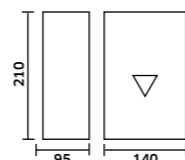

- •220V- 50-60Hz 2000W
- •Automático com Sensor
- •Velocidade do Ar: <50m/s
- •Tempo de Sacagem: 7-8s
- •Motor de Escovas
- •Temperatura do Ar: 45-50°C
- •IPX1
- •Ruído: 65dB