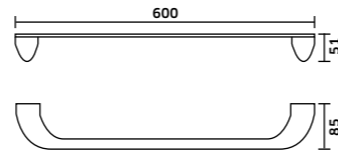

Toalheiro **MARI**

Cromado - 600mm
REF. **MA0054. 77**