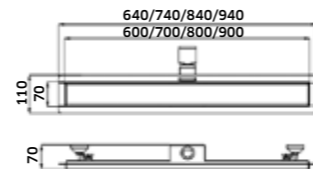

Ouro Escovado
REF. **AAM.201600LOE. 165 (600mm)**
REF. **AAM.201700LOE. 180 (700mm)**
REF. **AAM.201800LOE. 195 (800mm)**
REF. **AAM.201900LOE. 210 (900mm)**

Cobre Escovado
REF. **AAM.201600LCE. 165 (600mm)**
REF. **AAM.201700LCE. 180 (700mm)**
REF. **AAM.201800LCE. 195 (800mm)**
REF. **AAM.201900LCE. 210 (900mm)**

Gun Metal
REF. **AAM.201600LGM. 165 (600mm)**
REF. **AAM.201700LGM. 180 (700mm)**
REF. **AAM.201800LGM. 195 (800mm)**
REF. **AAM.201900LGM. 210 (900mm)**

Preto
REF. **AAM.201600LPR. 147 (600mm)**
REF. **AAM.201700LPR. 160 (700mm)**
REF. **AAM.201800LPR. 174 (800mm)**
REF. **AAM.201900LPR. 186 (900mm)**

Branco
REF. **AAM.201600LBR. 147 (600mm)**
REF. **AAM.201700LBR. 160 (700mm)**
REF. **AAM.201800LBR. 174 (800mm)**
REF. **AAM.201900LBR. 186 (900mm)**

Canelete de Duche Horizontal c/ Grelha Invertida