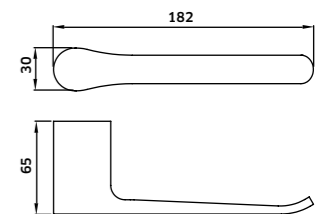

Porta-Rolos **LUNA**

Cromado
REF. **LU0051. 25**