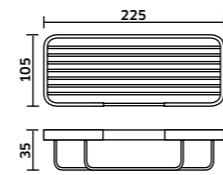

Saboneteira **Oval 225x110x35mm ALGARVE**