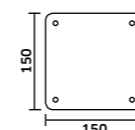

1. Pictograma **Senhora**
2. Inox
     REF. **PICS200. 13**

1. Pictograma **Pessoas com Deficiência**
   REF. **PICDF200. 13**
2. Pictograma **Homem**
   REF. **PICH200. 13**
3. Pictograma **Homem + Senhora**
   REF. **PICHS200. 13**

Torneira de Parede "1" Água

- Cromado
  REF. **5208CR. 32**