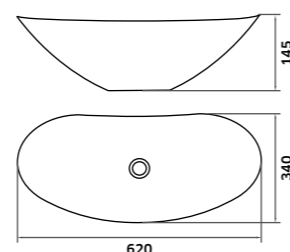

☐ Branco
REF. L0015BR. 123
☒ Preto Mate
REF. L0014PR. 173

Lavatório de Pousar 690x420x180mm MIAMI