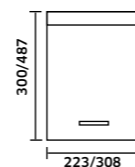

Balde de Lixo BASIC 20L

- Inox Satinado
  REF. **AAM-BL001-20. 99**
- Preto Mate
  REF. **AAM-BL001-20PR. 110**