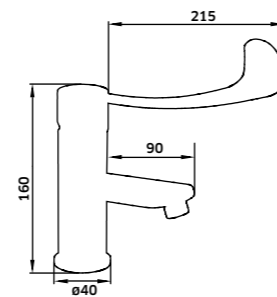

Monocomando de **Lavatório MILLENIUM**
Cromado
REF. **210017H. 81**

Monocomando de **Lavatório MILLENIUM**
Preto
REF. **210017HPR. 115**