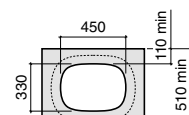

K	J	M
Totem			
Minimal	530	610	150
Garrafa	610	640