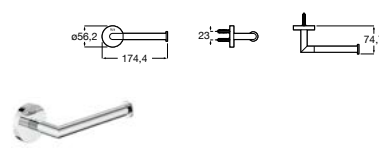

Porta-rolô sem tampa
Ref. A817582C00
Cromado
40,70 €

Ref. A817582..0
C4 B0
61,20 €