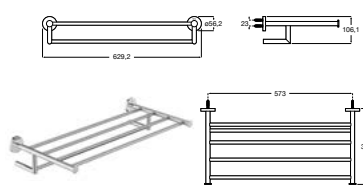

Porta-toalhas
Ref. A817580C00
Cromado
127,00 €

Ref. A817580..0
C4 B0
190,00 €