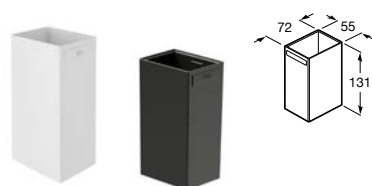

Copo de bancada
Ref. A816844001 Branco 27,80 €
Ref. A816844024 Preto Mate 32,70 €