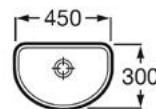

450 x 300 mm
Ref. A327C10000 *
Branco
70,10 €

450 x 300 mm
Ref. A327C10620 *
Branco Mate
84,00 €

450 x 300 mm
Ref. A327C10080 *
Preto Mate
84,00 €