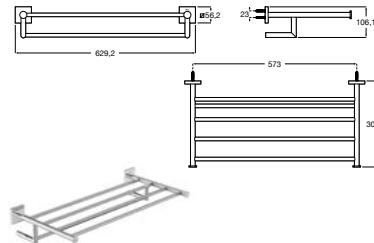

Porta-toalhas
Ref. A817611C00
Cromado
134,00 €

Ref. A817611..0
C4
202,00 €