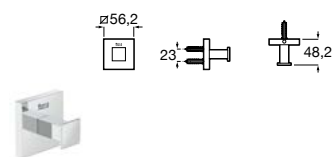

# Hotels Square

Cabide  
Ref. A817601C00  
Cromado  
20,20 €

Ref. A817601..0  
C4  
30,20 €

Cabide duplo  
Ref. A817602C00  
Cromado  
25,20 €

Ref. A817602..0  
C4  
37,70 €

Cabide triplo  
Ref. A817603C00  
Cromado  
35,80 €