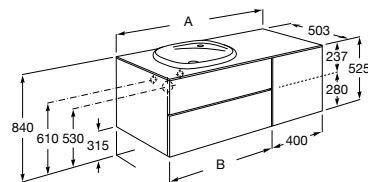

Móvel base para lavatório Beyond de encastrar

Tampo do móvel em quartzo.

A	B
1400	1000
1200	800
1000	600

4 gavetas

1600 mm
Ref. A851419XXX
Para lavatório 585
1.977,00 €
Ref. A851418XXX
Para lavatório 450
1.977,00 €

2 gavetas e 1 porta

1400 mm
Ref. A851417XXX
Para lavatório 585. Direita
1.658,00 €
Ref. A851416XXX
Para lavatório 585. Esquerda
1.658,00 €

1200 mm
Ref. A851413XXX
Para lavatório 585. Direita
1.587,00 €
Ref. A851412XXX
Para lavatório 585. Esquerda
1.587,00 €

1000 mm
Ref. A851409XXX
Para lavatório 450. Direita
1.512,00 €
Ref. A851408XXX
Para lavatório 450. Esquerda
1.512,00 €

Ref. A851415XXX
Para lavatório 450. Direita
1.658,00 €
Ref. A851414XXX
Para lavatório 450. Esquerda
1.658,00 €

Ref. A851411XXX
Para lavatório 450. Direita
1.587,00 €
Ref. A851410XXX
Para lavatório 450. Esquerda
1.587,00 €