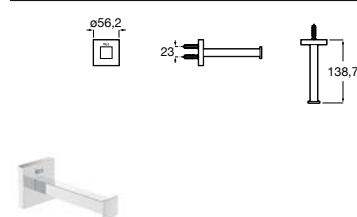

Porta-rolos sem tampa
Ref. A817615C00
Cromado
36,50 €

Ref. A817615..0
C4
54,50 €