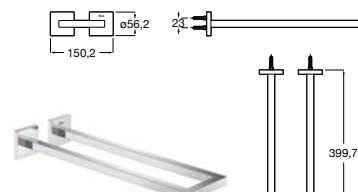

Toalheiro duplo
Ref. A817608C00
Cromado
80,30 €

Ref. A817608..0
C4
121,00 €