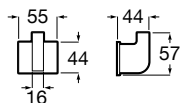

Record

Cabide
Ref. A817660001
Cromado
24,30 €