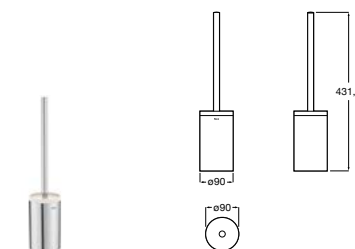

Piaçaba e porta-piaçaba de chão
Ref. A817586C00
Cromado
85,50 €

Ref. A817586..0
C4 B0
128,00 €