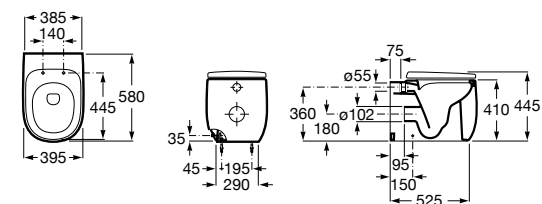

Sanita de tanque alto BTW Rimless

Profundidade 580 mm

Sanita para tanque alto, saída dual com jogo de fixação

Ref. A3470B7000

Branco
784,00 €

Ref. A3470B7..0

Branco Mate | Pérola | Onix | Bege | Café
939,00 €

Assento e tampo Supralit® de queda amortecida

Ref. A801B8200B

Branco
186,00 €

Ref. A801B82..B

Branco Mate | Pérola | Onix | Bege | Café
186,00 €