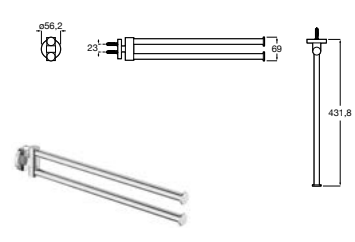

Toalheiro duplo
Ref. A817578C00
Cromado
89,20 €

Ref. A817578..0
C4 B0
134,00 €