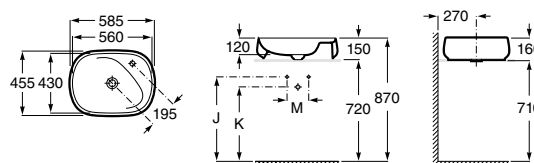

555,00 €

	K	J
Totem		
Minimal	530	610
Garrafa	610	640

585 x 455 mm

Ref. A3270B8000

Branco

503,00 €

Ref. A3270B8..0

Branco Mate | Pérola | Onix | Bege | Café