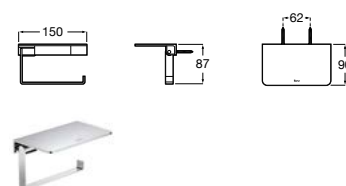

Porta-rolos com tampa
Ref. A817612C00
Cromado
51,70 €

Ref. A817612..0
C4
77,80 €