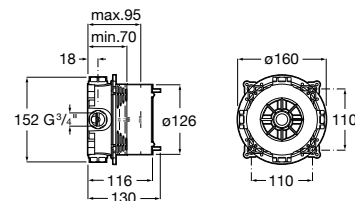

Roca Box Universal

Roca Box Universal
Ref. A525869403
134,00 €