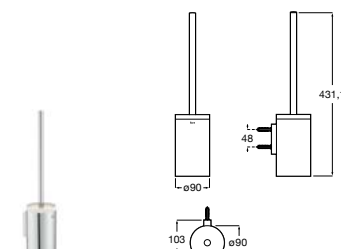

Piaçaba e porta-piaçaba de parede
Ref. A817587C00
Cromado
91,80 €

Ref. A817587..0
C4 B0
138,00 €