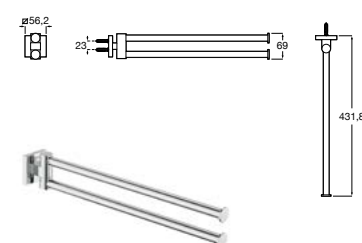

Toalheiro duplo
Ref. A817609C00
Cromado
93,70 €

Ref. A817609..0
C4
141,00 €