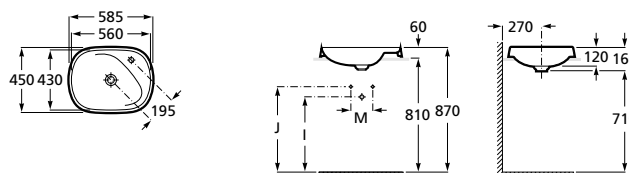

500,00 €

	K	J	M
Totem			
Minimal	530	610	150
Garrafa	610	640	

585 x 450 mm

Ref. A3270B6000

Branco

452,00 €

Ref. A3270B6..0

Branco Mate | Pérola | Onix | Bege | Café