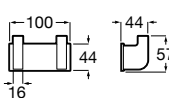

Cabide duplo
Ref. A817661001
Cromado
44,20 €