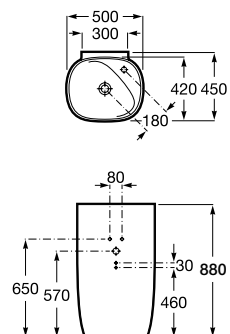

Beyond

Lavatório totem

Lavatório totem com válvula de descarga universal e tampa cerâmica de 72 Ø mm

500 x 450 x 880 mm

Ref. A3270B0000

Branco

1.902,00 €

Ref. A3270B0..0

Branco Mate | Pérola | Onix | Bege | Café

2.284,00 €