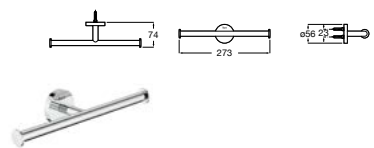

Porta-rolô sem tampa duplo
Ref. A817583C00
Cromado
51,00 €

Ref. A817583..0
C4 B0
76,30 €