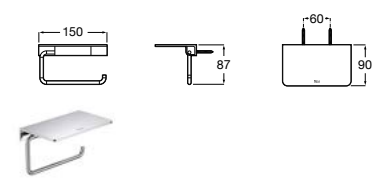

Porta-rolô com tampa
Ref. A817581C00
Cromado
49,20 €

Ref. A817581..0
C4 B0
74,00 €