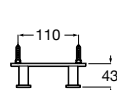

Saboneteira de bancada
Ref. A817597C00
Cromado
39,00 €

Ref. A817597..0
C4 B0
58,50 €

Saboneteira de parede
Ref. A817591C00
Cromado
40,70 €

Ref. A817591..0
C4 B0
61,20 €

Doseador de parede
Ref. A817590C00
Cromado
66,20 €

Ref. A817590..0
C4 B0
99,20 €

Doseador de parede
Ref. A817596C00
Cromado
66,20 €

Ref. A817596..0
C4 B0
99,20 €

Doseador de bancada
Ref. A817589C00
Cromado
61,30 €

Ref. A817589..0
C4 B0
91,80 €

Copo e porta-copo de parede
Ref. A817595C00
Cromado
43,50 €

Ref. A817595..0
C4 B0
65,30 €

Copo de bancada
Ref. A817594C00
Cromado
31,70 €

Ref. A817594..0
C4 B0
47,70 €

Toalheiro de lavatório
750 mm
Ref. A817573C00
Cromado
48,70 €

600 mm
Ref. A817574C00
Cromado
43,20 €

450 mm
Ref. A817575C00
Cromado
38,50 €

300 mm
Ref. A817576C00
Cromado
33,30 €

Ref. A817573..0
C4 B0
73,20 €

Ref. A817574..0
C4 B0
64,70 €

Ref. A817575..0
C4 B0
58,00 €

Ref. A817576..0
C4 B0
50,30 €