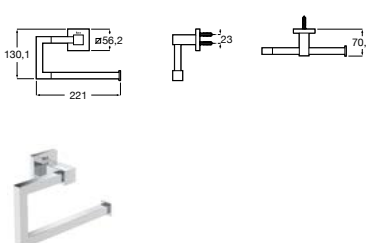

Toalheiro de anilha
Ref. A817610C00
Cromado
61,00 €

Ref. A817610..0
C4
91,30 €