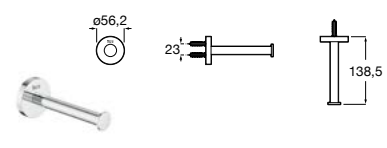

Porta-rolô sem tampa
Ref. A817584C00
Cromado
34,80 €

Ref. A817584..0
C4 B0
52,00 €