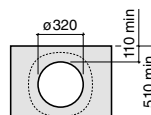

555,00 €

	K	J
Totem		
Minimal	530	610
Garrafa	610	640

585 x 455 mm

Ref. A3270B8000

Branco

503,00 €

Ref. A3270B8..0

Branco Mate | Pérola | Onix | Bege | Café