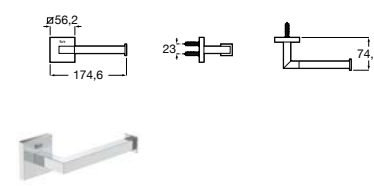

Porta-rolos sem tampa
Ref. A817613C00
Cromado
42,70 €

Ref. A817613..0
C4
64,00 €