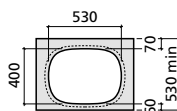

K	J	M
Totem			
Minimal	530	610	150
Garrafa	610	640