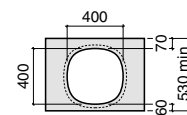

K	J	M
Totem			
Minimal	530	610	150
Garrafa	610	640