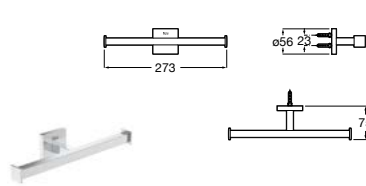

Porta-rolos sem tampa duplo
Ref. A817616C00
Cromado
45,70 €

Ref. A817616..0
C4
68,30 €