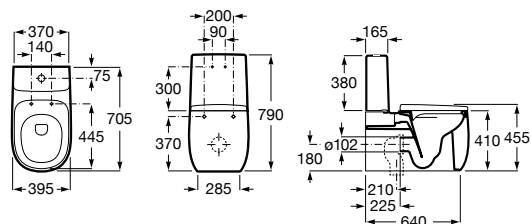

Sanita de tanque baixo BTW Rimless

Profundidade 700 mm

Sanita de saída dual, com curva de esgoto, jogo de fixação e fixação da curva de esgoto à parede

Ref. A3420B9000

Branco
784,00 €

Ref. A3420B9..0

Branco Mate | Pérola | Onix | Bege | Café
939,00 €

Tanque com tampa e mecanismo de descarga dupla 4,5/3L

Ref. A3410B1000

Branco
578,00 €

Ref. A3410B1..0

Branco Mate | Pérola | Onix | Bege | Café
692,00 €

Assento e tampo Supralit® de queda amortecida

Ref. A801B8200B

Branco
186,00 €

Ref. A801B82..B

Branco Mate | Pérola | Onix | Bege | Café
186,00 €