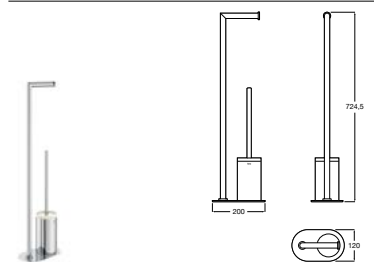

Piaçaba e porta-piaçaba de chão
com porta-rolô
Ref. A817588C00
Cromado
138,00 €

Ref. A817588..0
C4 B0
208,00 €

Medidas em mm Os preços indicados são unitários e não incluem IVA. A presente tabela anula as anteriores.

Na referência do produto, substituir ".." pelo código da cor escolhida.

C4 Preto Mate
B0 Branco Mate