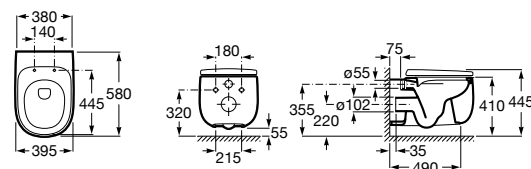

Sanita suspensa Rimless

Profundidade 580 mm

Sanita suspensa com jogo de fixação.

Ref. A3460B7000

Branco
842,00 €

Ref. A3460B7..0

Branco Mate | Pérola | Onix | Bege | Café
1 009,00 €

Assento e tampo Supralit® de queda amortecida.

Ref. A801B8200B

Branco
186,00 €

Ref. A801B82..B

Branco Mate | Pérola | Onix | Bege | Café
186,00 €