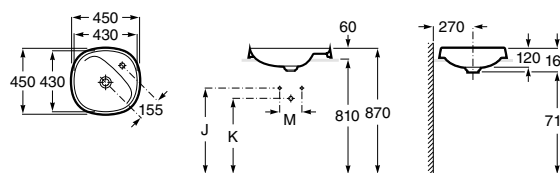

Lavatório de encastrar

Lavatório com válvula de descarga universal e tampa cerâmica de 72 ø mm

450 x 450 mm

Ref. A3270B7000

Branco

414,00 €

Ref. A3270B7..0

Branco Mate | Pérola | Onix | Bege | Café

500,00 €

	K	J	M
Totem			
Minimal	530	610	150
Garrafa	610	640