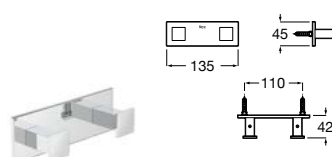

# Hotels Square

Cabide  
Ref. A817601C00  
Cromado  
20,20 €

Ref. A817601..0  
C4  
30,20 €

Cabide duplo  
Ref. A817602C00  
Cromado  
25,20 €

Ref. A817602..0  
C4  
37,70 €

Cabide triplo  
Ref. A817603C00  
Cromado  
35,80 €