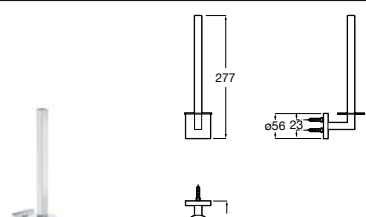

Porta-rolos de reserva  
Ref. A817614C00  
Cromado  
53,30 €

Ref. A817614..0  
C4  
80,00 €

Porta-rolos com tampa Hotels Square Preto Mate

Toalheiro Hotels Square Cromado

Porta-toalhas Hotels Square Preto Mate