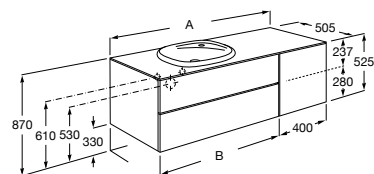

Unik SURFEX®

Inclui móvel e lavatório SURFEX®. Acabamento do lavatório disponível em branco.

A	B
1400	1000
1200	800
1000	600

Lavatórios de SURFEX® e 4 gavetas   Lavatórios de SURFEX®,
2 gavetas e 1 porta

1600 mm
Ref. A851395XXX
2.337,00 €

1400 mm
Ref. A851394XXX
Direita
2.092,00 €
Esquerda
2.092,00 €

1200 mm
Ref. A851392XXX
Direita
1.768,00 €
Esquerda
1.768,00 €

1000 mm
Ref. A851390XXX
Direita
1.685,00 €
Esquerda
1.685,00 €