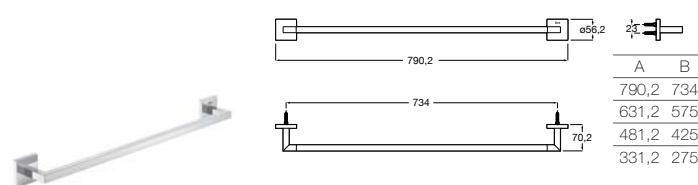

Toalheiro de lavatório
750 mm
Ref. A817604C00
Cromado
61,00 €

Ref. A817604..0
C4
91,30 €

600 mm
Ref. A817605C00
Cromado
54,00 €

Ref. A817605..0
C4
81,00 €

450 mm
Ref. A817606C00
Cromado
48,30 €

Ref. A817606..0
C4
72,30 €

300 mm
Ref. A817607C00
Cromado
41,80 €

Ref. A817607..0
C4
62,80 €