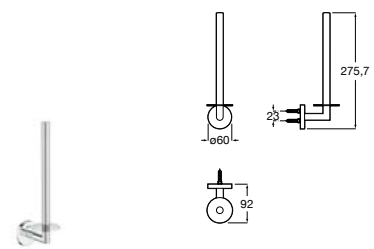

Porta-rolô de reserva
Ref. A817585C00
Cromado
43,30 €

Ref. A817585..0
C4 B0
65,20 €