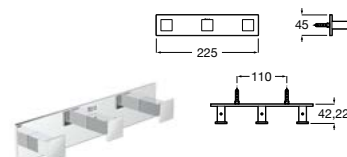

# Hotels Square

Cabide  
Ref. A817601C00  
Cromado  
20,20 €

Ref. A817601..0  
C4  
30,20 €

Cabide duplo  
Ref. A817602C00  
Cromado  
25,20 €

Ref. A817602..0  
C4  
37,70 €

Cabide triplo  
Ref. A817603C00  
Cromado  
35,80 €