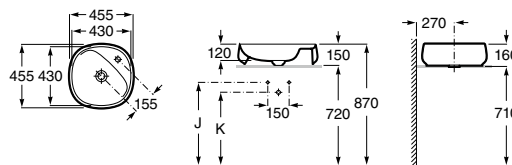

Lavatório sobre a bancada

Lavatório com válvula de descarga universal e tampa cerâmica de 72 ø mm

455 x 455 mm

Ref. A3270B9000

Branco

463,00 €

Ref. A3270B9..0

Branco Mate | Pérola | Onix | Bege | Café

555,00 €

	K	J
Totem		
Minimal	530	610
Garrafa	610	640