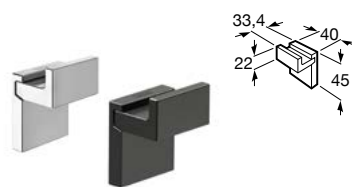

Rubik / Rubik cores

Cabide
Ref. A816840001 Cromado 27,80 €
Ref. A816840024 Preto Mate 32,70 €