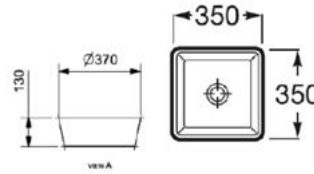

ø 350 mm
Ref. A327B15000 *
Branco
75,00 €

ø 350 mm
Ref. A327B15620 *
Branco Mate
90,10 €

ø 350 mm
Ref. A327B15080 *
Preto Mate
90,10 €